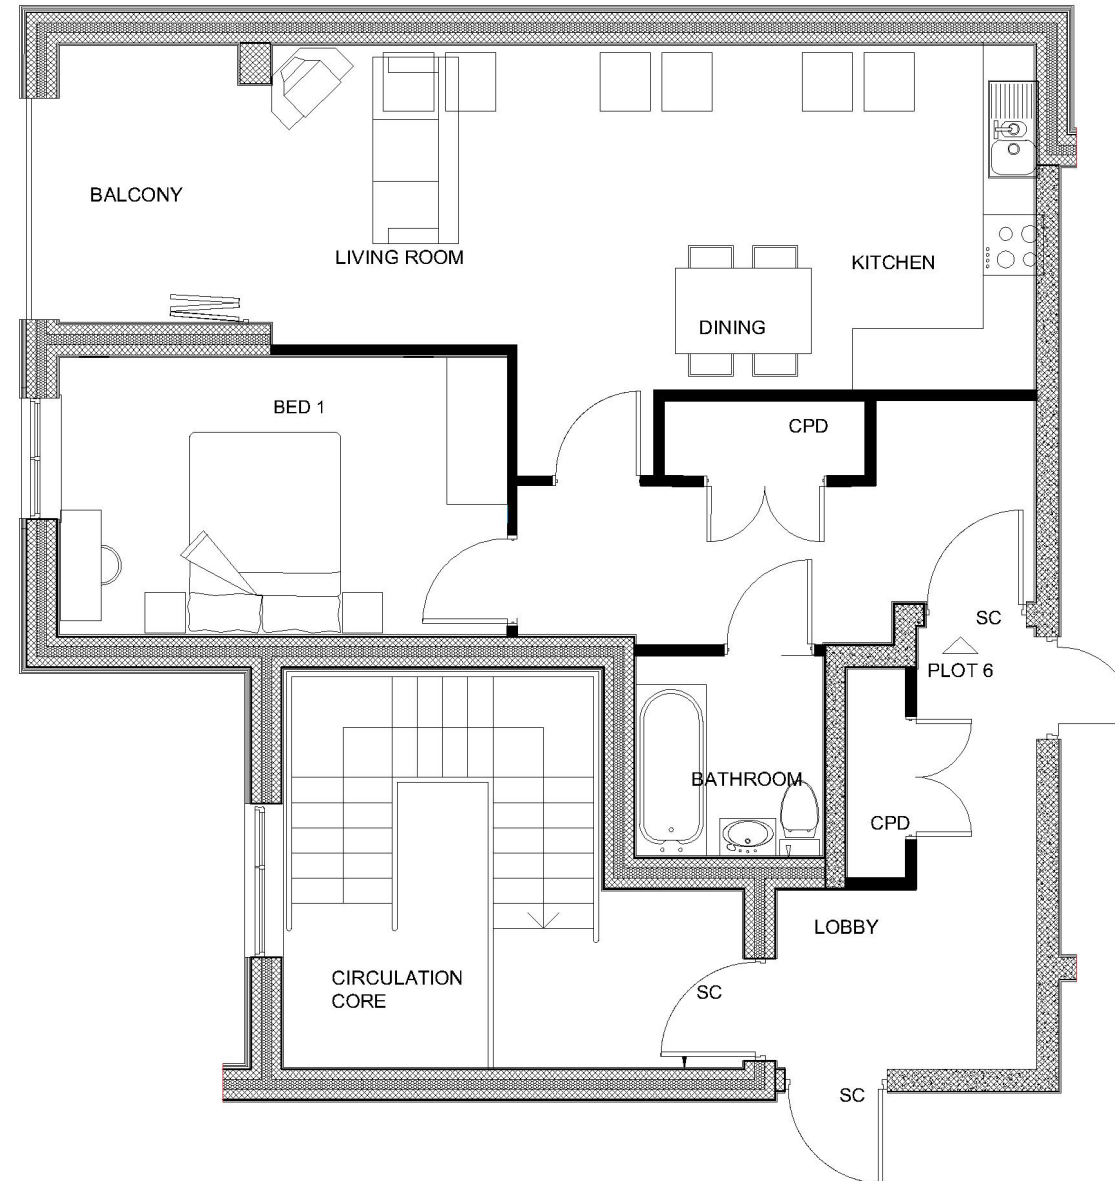

SECOND FLOOR

APARTMENT B-01

55 SQM / 592 SQFT

1 BEDROOMS

1 BATHROOMS

LIVING/DINING/KITCHEN

BALCONY

LIVING/DINING/KITCHEN	7.6X3.4
BEDROOM 1	4.4X2.8
BALCONY	2.7X2.0

Disclaimer: All information and details on this website are correct at the time of production. However, with objective of continuous improvements, the content contained within these particulars may not be current and the builder reserves the right to modify layout, plans, products and any other specifications without notice or obligation. Actual usable floor space may vary from stated floor area. Any CGI pictures on the website are an artist's depiction of the completed building.