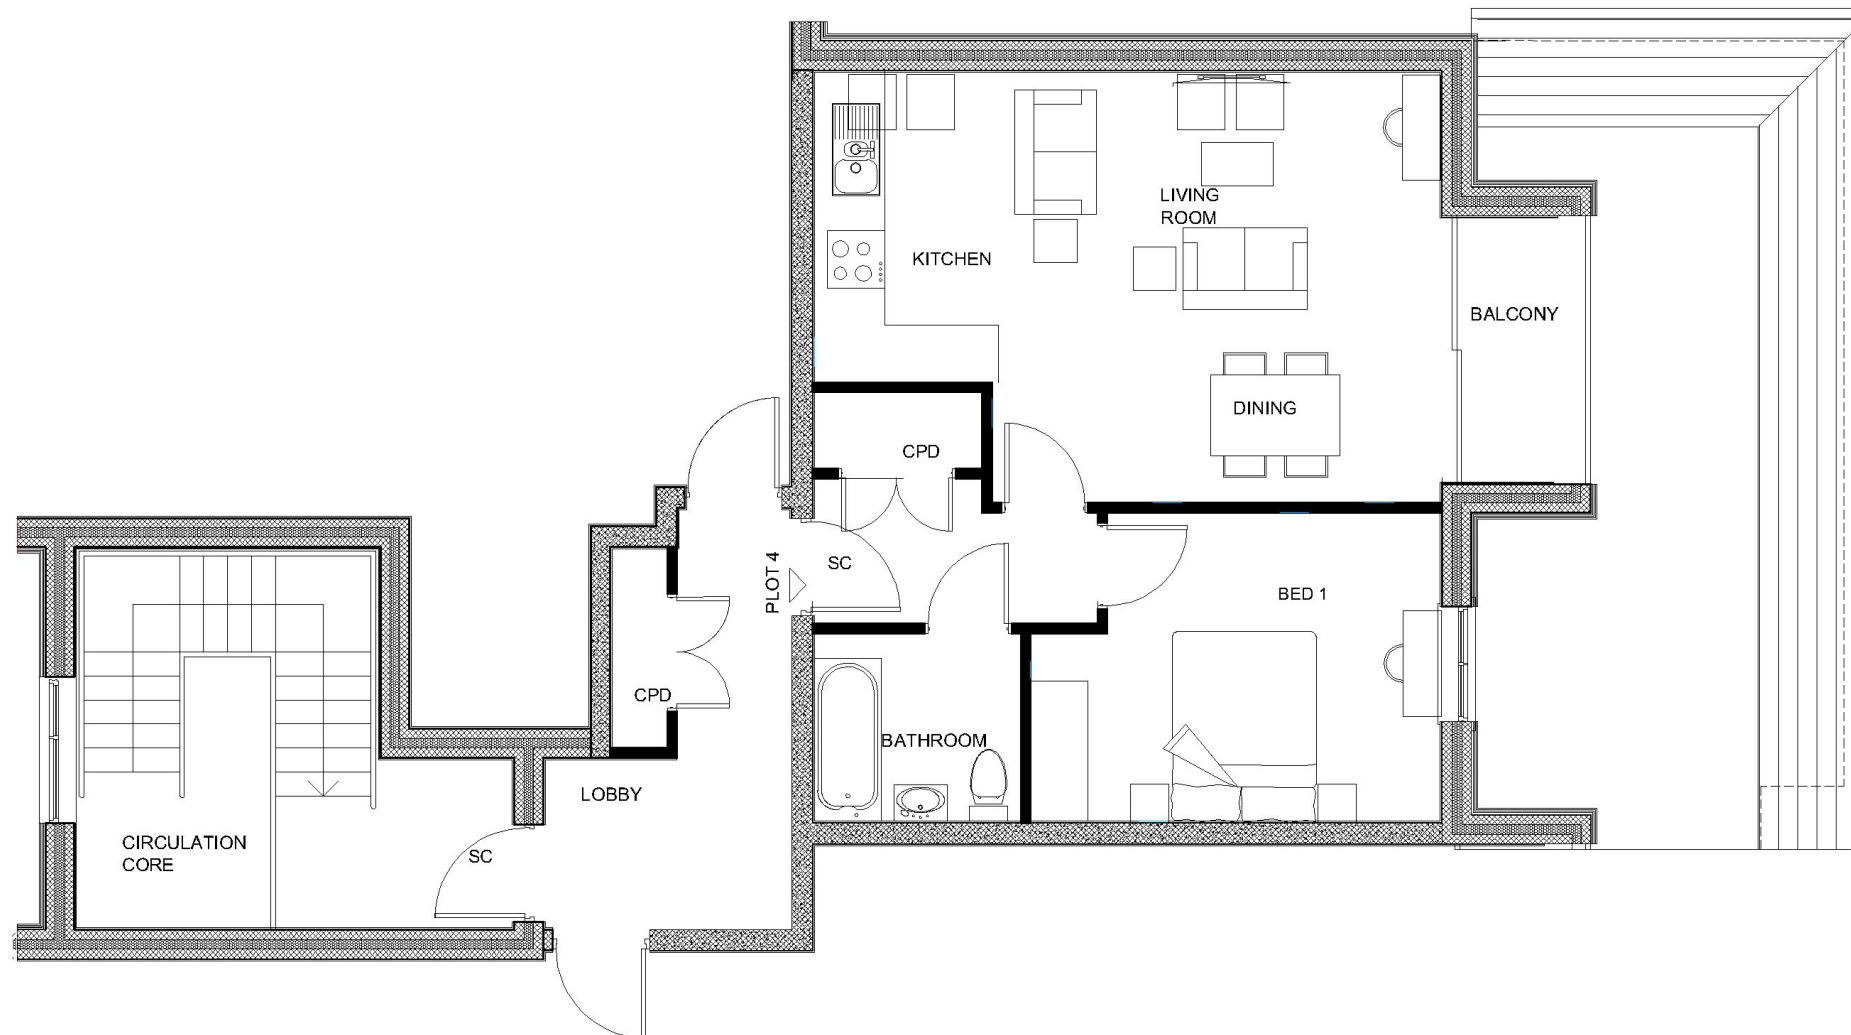

FIRST FLOOR

APARTMENT A-02

51 SQM / 548 SQFT

1 BEDROOMS

1 BATHROOMS

LIVING/DINING/KITCHEN

BALCONY

LIVING/DINING/KITCHEN	6.5X4.5
BEDROOM 1	4.3X3.2
BALCONY	2.8X1.3