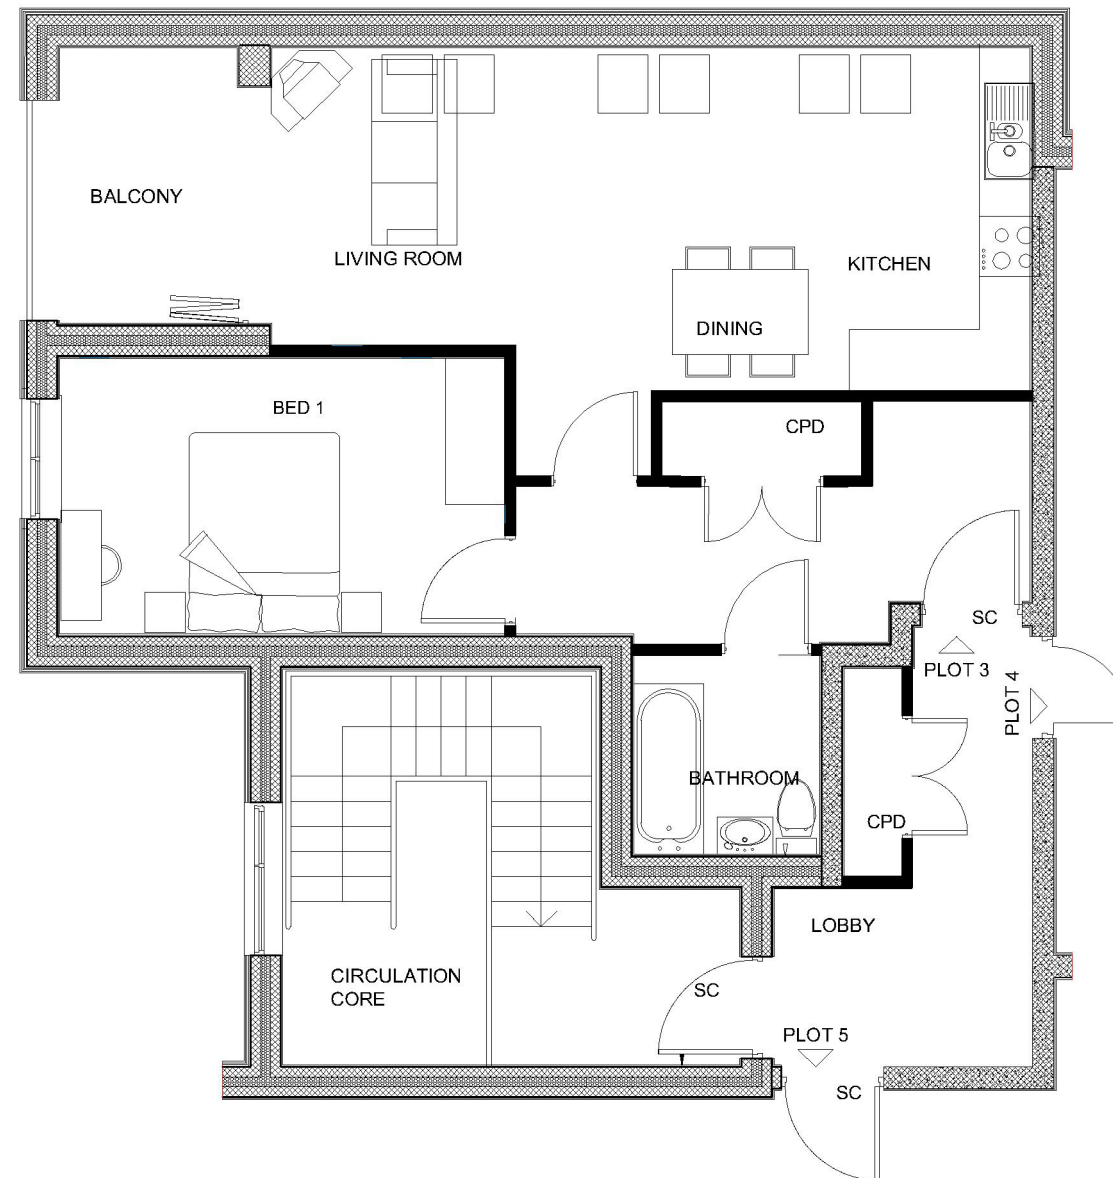

FIRST FLOOR

APARTMENT A-01

55 SQM / 592 SQFT

1 BEDROOMS

1 BATHROOMS

LIVING/DINING/KITCHEN

BALCONY

LIVING/DINING/KITCHEN	7.6X3.4
BEDROOM 1	4.4X2.8
BALCONY	2.7X2.0

Disclaimer: All information and details on this website are correct at the time of production. However, with objective of continuous improvements, the content contained within these particulars may not be current and the builder reserves the right to modify layout, plans, products and any other specifications without notice or obligation. Actual usable floor space may vary from stated floor area. Any CGI pictures on the website are an artist's depiction of the completed building.